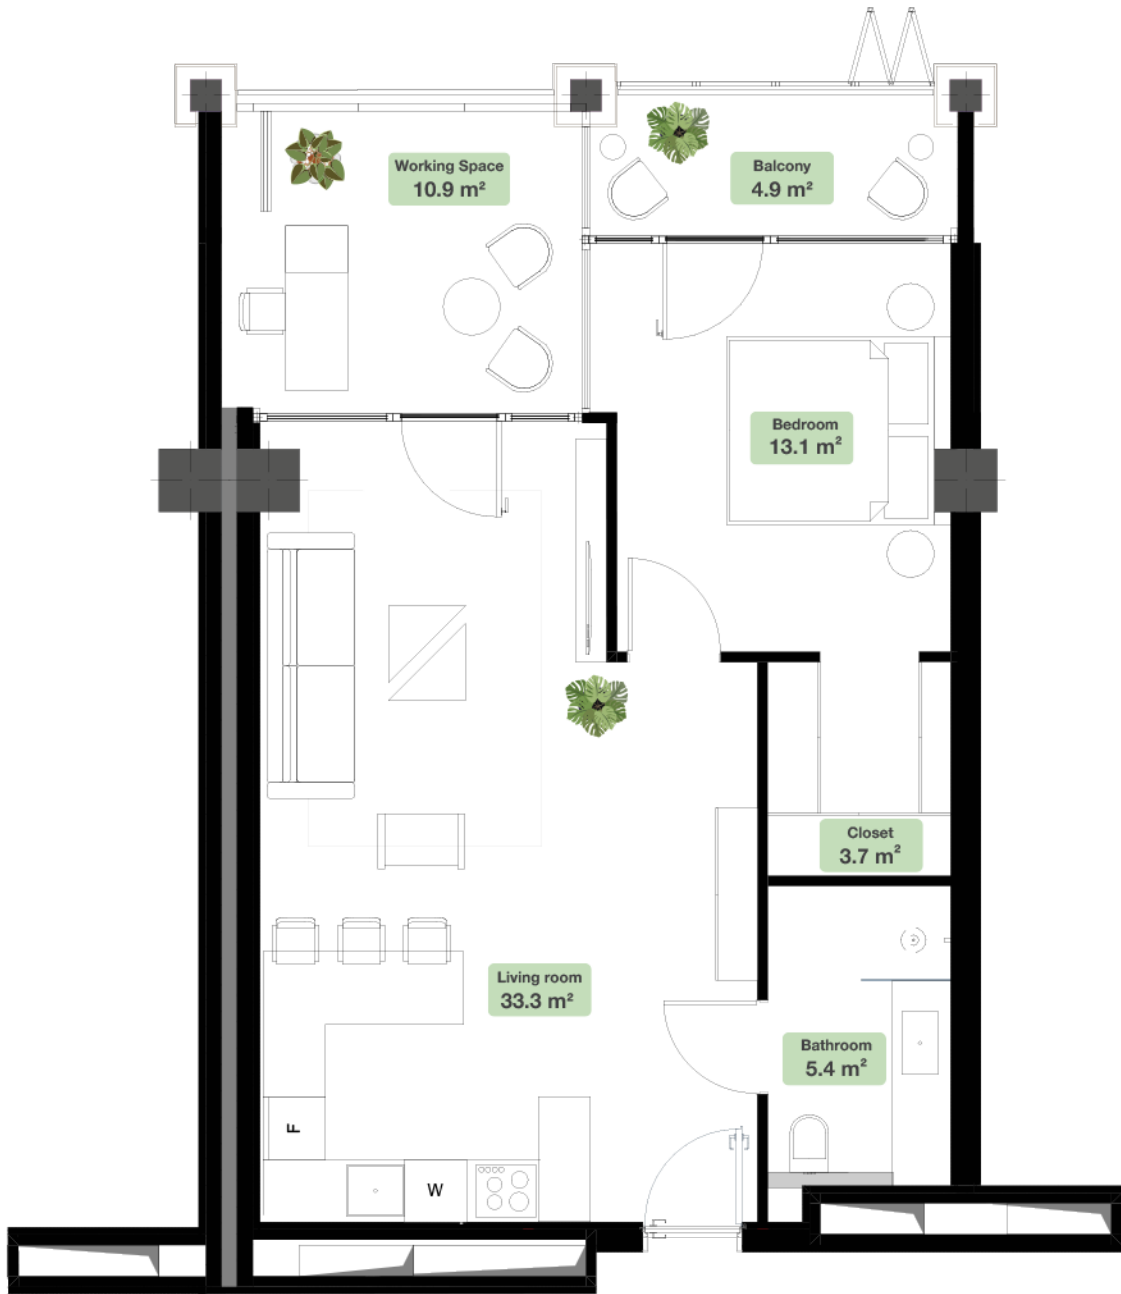

Apartment №166

Floor: 5, Total Area: 72.5m²

Details:

Total Area 1

72.5 m²

Bedroom 1

13.1 m²

Living room

67.6 m²

Terrace

4.9 m²

Bathroom 1

5.4 m²

Wardrobe

WD m²